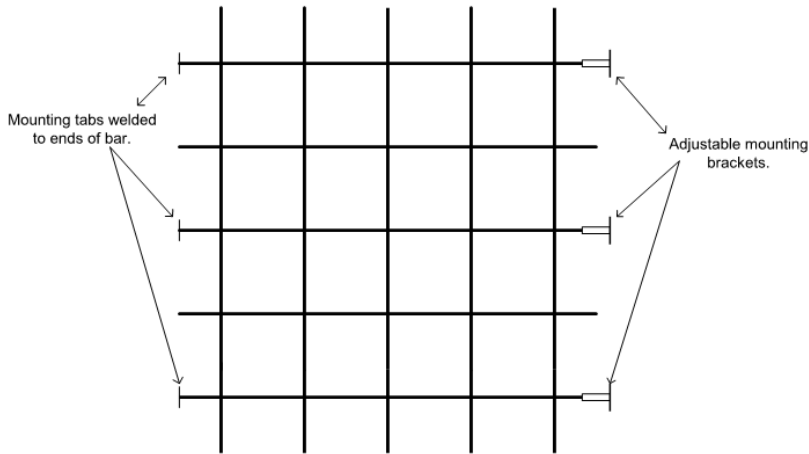

"COLONIAL"  
REMOVABLE

**Colonial Style FULL Frame Window Grills Price List 2017**

										\$580.00	75-96	HEIGHT IN INCHES							
FEATURES										\$540.00	\$560.00		70						
Solid Steel Construction										\$500.00	\$525.00		\$540.00	65					
Made from 1/4" x 1/2" steel bar, full frame with grid overlapped and welded										\$420.00	\$450.00		\$480.00	\$520.00	60				
Fixed or removable										\$340.00	\$390.00		\$420.00	\$455.00	\$470.00	55			
OPTIONS										\$325.00	\$330.00		\$360.00	\$385.00	\$400.00	\$440.00	50		
Removable COLONIAL option with key lock										\$310.00	\$315.00		\$325.00	\$330.00	\$340.00	\$365.00	\$390.00	45	
ADD \$150.00 per window										\$290.00	\$300.00		\$310.00	\$315.00	\$325.00	\$335.00	\$345.00	\$350.00	40
\$185.00	\$220.00	\$245.00	\$280.00	\$290.00	\$295.00	\$300.00	\$310.00	\$315.00	\$320.00	\$325.00	\$330.00		\$335.00	35					
\$155.00	\$180.00	\$205.00	\$230.00	\$240.00	\$250.00	\$260.00	\$270.00	\$280.00	\$290.00	\$295.00	\$300.00		\$310.00	30					
\$120.00	\$140.00	\$165.00	\$190.00	\$200.00	\$210.00	\$220.00	\$225.00	\$235.00	\$245.00	\$250.00	\$260.00	\$270.00	25						
0-30"	35"	40	45	50	55	60	65	70	75-96	0-20"									
WIDTH IN INCHES													Use this table to calculate price for custom size bars						

**Colonial Style Open End Window Grills Price List 2017**

**Colonial Bars**  
Constructed with 1/2" x 1/2" solid steel bar, overlapped and welded.

Price
Min Price will be calculated for 8 Sq.Ft
For Black, Brown and Grey Color : \$ 14/ Sq.Ft.
For White Color : \$ 16/ Sq.Ft.
Constructed with 1/2" x 1/2" solid steel bar, overlapped and Welded
Adjustable mounting bracket every second horizontal bar.