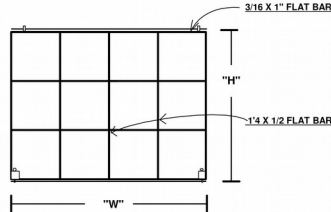

"COLONIAL"  
REMOVABLE

**Colonial Style FULL Frame Window Grills Price List 2017**

										\$580.00	75-96	HEIGHT IN INCHES							
FEATURES										\$540.00	\$560.00		70						
Solid Steel Construction										\$500.00	\$525.00		\$540.00	65					
Made from 1/4" x 1/2" steel bar, full frame with grid overlapped and welded										\$420.00	\$450.00		\$480.00	\$520.00	60				
Fixed or removable										\$340.00	\$390.00		\$420.00	\$455.00	\$470.00	55			
OPTIONS										\$325.00	\$330.00		\$360.00	\$385.00	\$400.00	\$440.00	50		
Removable COLONIAL option with key lock										\$310.00	\$315.00		\$325.00	\$330.00	\$340.00	\$365.00	\$390.00	45	
ADD \$150.00 per window										\$290.00	\$300.00		\$310.00	\$315.00	\$325.00	\$335.00	\$345.00	\$350.00	40
\$185.00	\$220.00	\$245.00	\$280.00	\$290.00	\$295.00	\$300.00	\$310.00	\$315.00	\$320.00	\$325.00	\$330.00		\$335.00	35					
\$155.00	\$180.00	\$205.00	\$230.00	\$240.00	\$250.00	\$260.00	\$270.00	\$280.00	\$290.00	\$295.00	\$300.00		\$310.00	30					
\$120.00	\$140.00	\$165.00	\$190.00	\$200.00	\$210.00	\$220.00	\$225.00	\$235.00	\$245.00	\$250.00	\$260.00	\$270.00	25						
0-30"	35"	40	45	50	55	60	65	70	75-96	0-20"									
WIDTH IN INCHES													Use this table to calculate price for custom size bars						

**Colonial Style Open End Window Grills Price List 2017**

**Colonial Bars**  
Constructed with 1/2" x 1/2" solid steel bar, overlapped and welded.

Price
Min Price will be calculated for 8 Sq.Ft
For Black, Brown and Grey Color : \$ 14/ Sq.Ft.
For White Color : \$ 16/ Sq.Ft.
Constructed with 1/2" x 1/2" solid steel bar, overlapped and Welded
Adjustable mounting bracket every second horizontal bar.