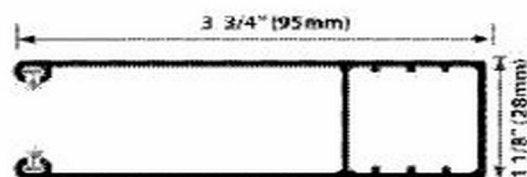

53mm Guide Rail**66mm Guide Rail****95mm Guide Rail****57mm Bottom Bar**

Extruded aluminum with rubber weather stripping

**73mm Bottom Bar**

Extruded aluminum with rubber weather stripping

**75mm Heavy Duty Bottom Bar**

Extruded aluminum with rubber weather stripping

**Series 400 Slat**

Aluminum
Roll-Formed
Polyurethane
Foam Filled

**Series 450 Slat**

Double Wall
Extruded
Aluminum

**Series 500 Slat**

Aluminum
Roll-Formed
Polyurethane
Foam Filled

**Series 530 Slat**

Clear Lexan With
Aluminum
Connectors

**Series 560 Slat**

Single Wall
Extruded
Aluminum

Shaded area indicates what buildout has been selected