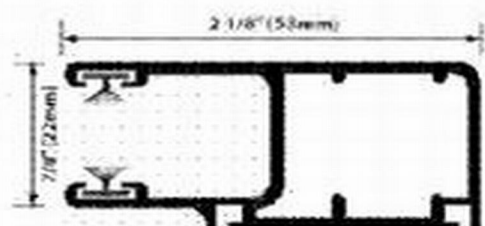

53mm Guide Rail**66mm Guide Rail****95mm Guide Rail****57mm Bottom Bar**

Extruded aluminum with rubber weather stripping

**73mm Bottom Bar**

Extruded aluminum with rubber weather stripping

**75mm Heavy Duty Bottom Bar**

**Series 530 Slat**

Clear Lexan With
Aluminum
Connectors

**Series 560 Slat**

Single Wall
Extruded
Aluminum

Shaded area indicates what buildout has been selected