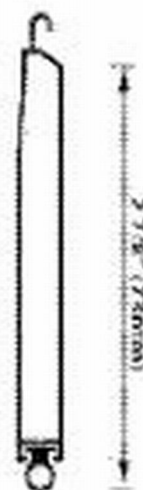

53mm Guide Rail**66mm Guide Rail****95mm Guide Rail****57mm Bottom Bar**

Extruded aluminum with rubber weather stripping

**73mm Bottom Bar**

Extruded aluminum with rubber weather stripping

**75mm Heavy Duty Bottom Bar**

Extruded aluminum with rubber weather stripping

**Series 400 Slat**

Aluminum
Roll-Formed
Polyurethane
Foam Filled

**Series 450 Slat**

Double Wall
Extruded
Aluminum

**Series 500 Slat**

Aluminum
Roll-Formed
Polyurethane
Foam Filled

**Series 530 Slat**

Clear Lexan With
Aluminum
Connectors

**Series 560 Slat**

Single Wall
Extruded
Aluminum

Shaded area indicates what buildout has been selected