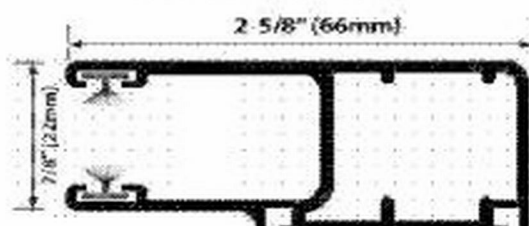

53mm Guide Rail**66mm Guide Rail****95mm Guide Rail****57mm Bottom Bar**

Extruded aluminum with rubber weather stripping

**73mm Bottom Bar**

Extruded aluminum with rubber weather stripping

**75mm Heavy Duty Bottom Bar**

Extruded aluminum with rubber weather stripping

**Series 400 Slat**

Aluminum
Roll-Formed
Polyurethane
Foam Filled

**Series 450 Slat**

Double Wall
Extruded
Aluminum

**Series 500 Slat**

Aluminum
Roll-Formed
Polyurethane
Foam Filled

**Series 530 Slat**

Clear Lexan With
Aluminum
Connectors

**Series 560 Slat**

Single Wall
Extruded
Aluminum

Shaded area indicates what buildout has been selected