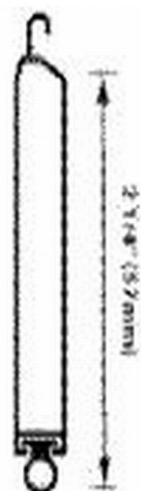

53mm Guide Rail**66mm Guide Rail****95mm Guide Rail****57mm Bottom Bar**

Extruded aluminum with rubber weather stripping

**73mm Bottom Bar**

Extruded aluminum with rubber weather stripping

**75mm Heavy Duty Bottom Bar**

Extruded aluminum with rubber weather stripping

**Series 400 Slat**

Aluminum
Roll-Formed
Polyurethane
Foam Filled

**Series 450 Slat**

Double Wall
Extruded
Aluminum

**Series 500 Slat**

Aluminum
Roll-Formed
Polyurethane
Foam Filled

**Series 530 Slat**

Clear Lexan With
Aluminum
Connectors

**Series 560 Slat**

Single Wall
Extruded
Aluminum

Shaded area indicates what buildout has been selected