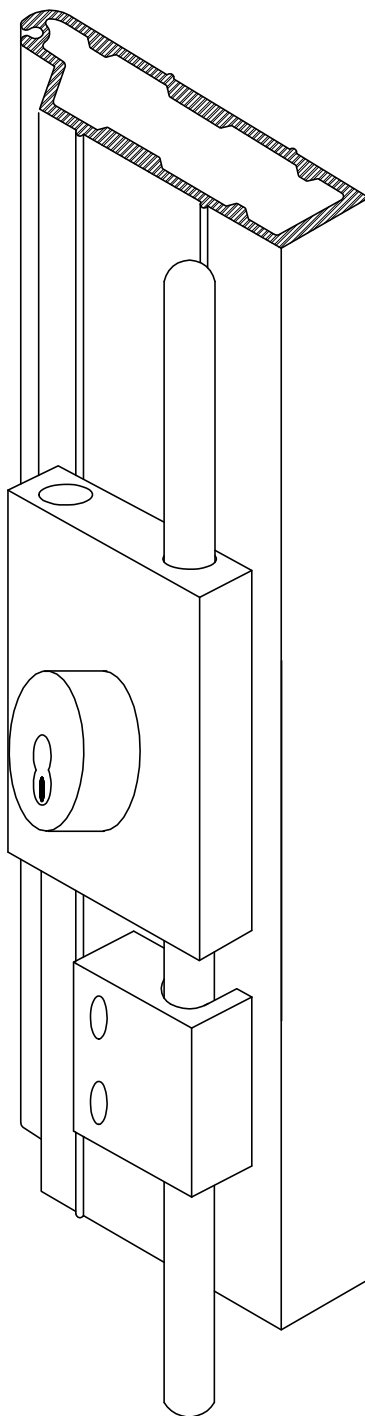

# Single Cremone Bolt Keylock

Mounted only on Lead Post  
or Intermediate Rolling Post

CAD SCBK-740

SINGLE CREMONE BOLT KEYLOCK – MODEL 740