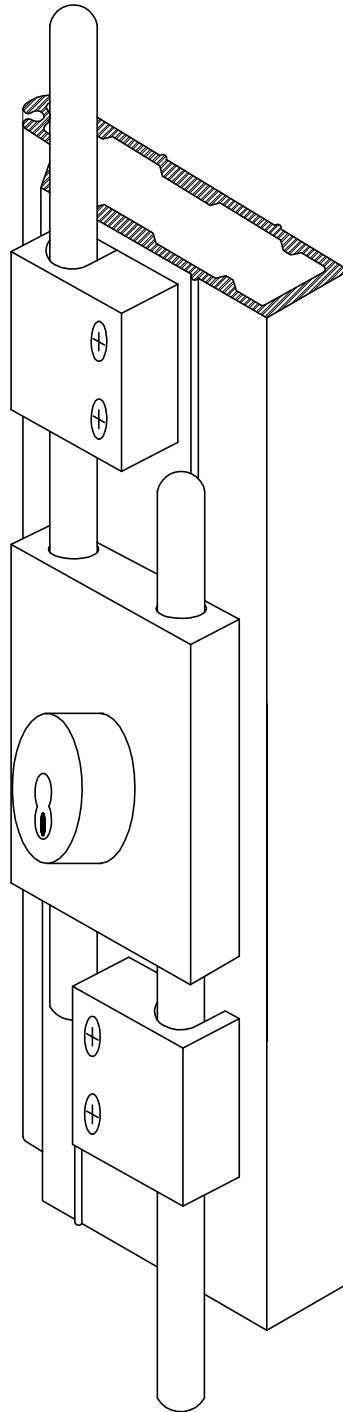

Double Cremone Bolt with Keylock

Mounted only on Lead Post
or Intermediate Rolling Post

CAD DCBK-740

DOUBLE CREMONE BOLT KEYLOCK – MODEL 740