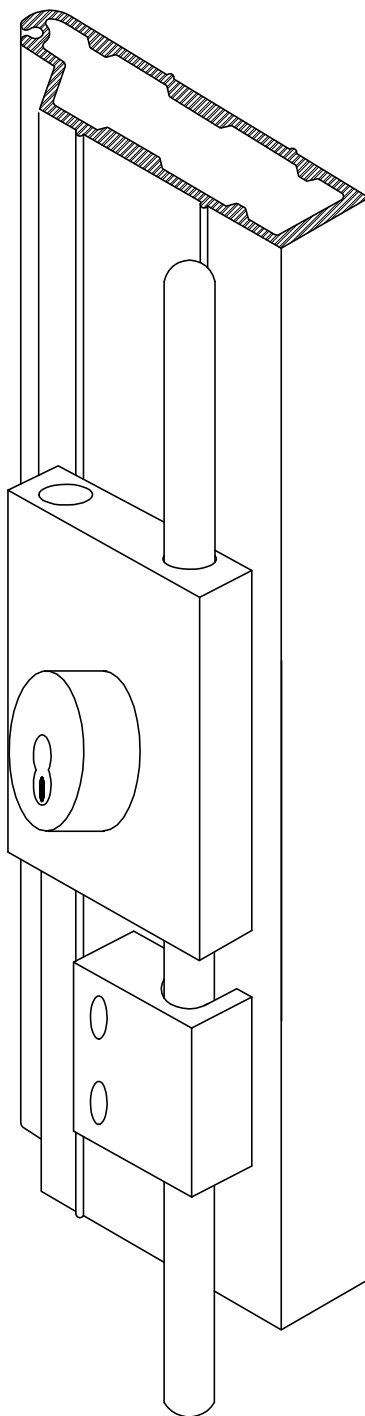

Single Cremone Bolt Keylock

Mounted only on Lead Post
or Intermediate Rolling Post

CAD SCBK-540

SINGLE CREMONE BOLT KEYLOCK – MODEL 540