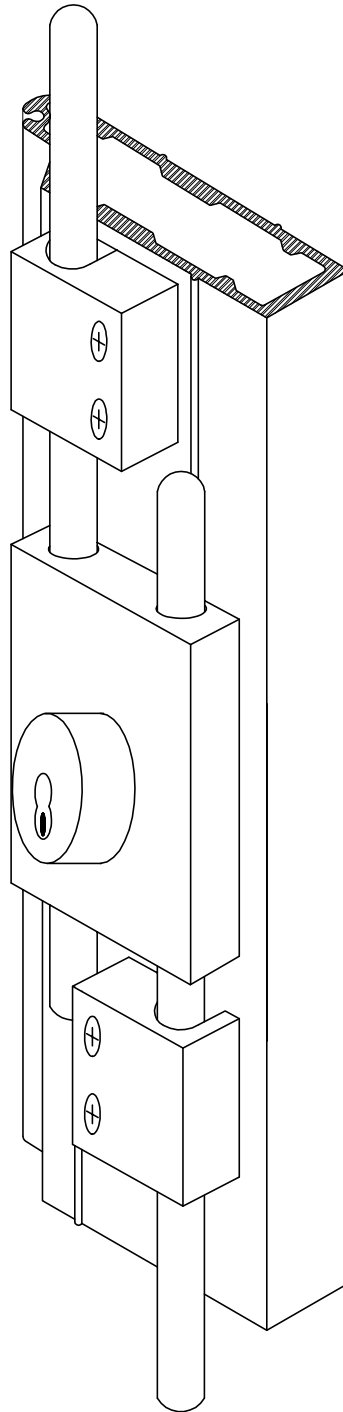

Double Cremone Bolt with Keylock

Mounted only on Lead Post
or Intermediate Rolling Post

CAD DCBK-540

DOUBLE CREMONE BOLT KEYLOCK — MODEL 540