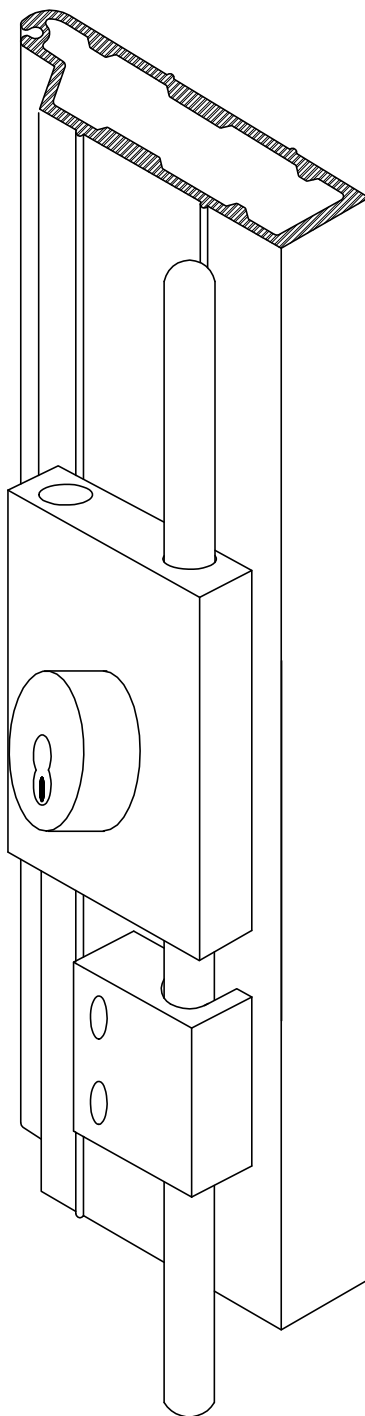

Single Cremone Bolt Keylock

Mounted only on Lead Post
or Intermediate Rolling Post

CAD SCBK-440

SINGLE CREMONE BOLT KEYLOCK – MODEL 440