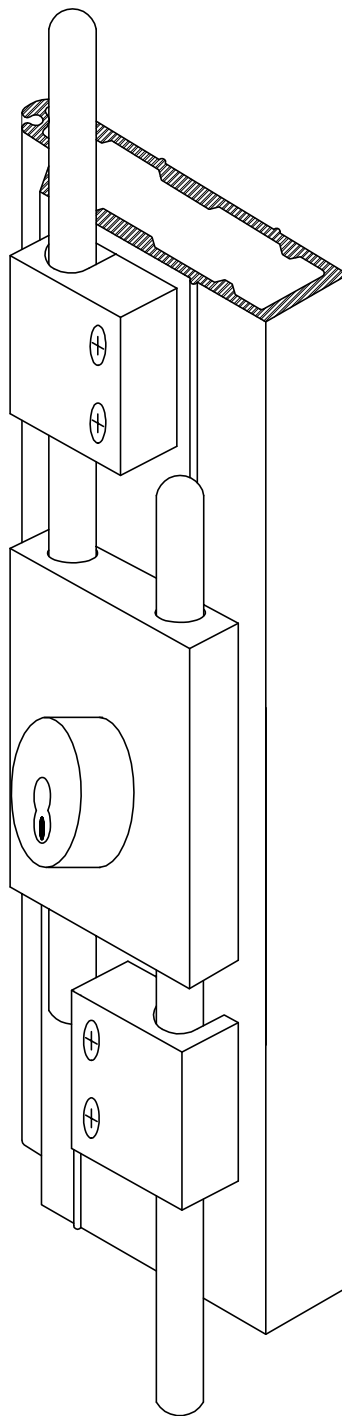

Double Cremone Bolt with Keylock

Mounted only on Lead Post
or Intermediate Rolling Post

CAD DCBK-440

DOUBLE CREMONE BOLT KEYLOCK — MODEL 440