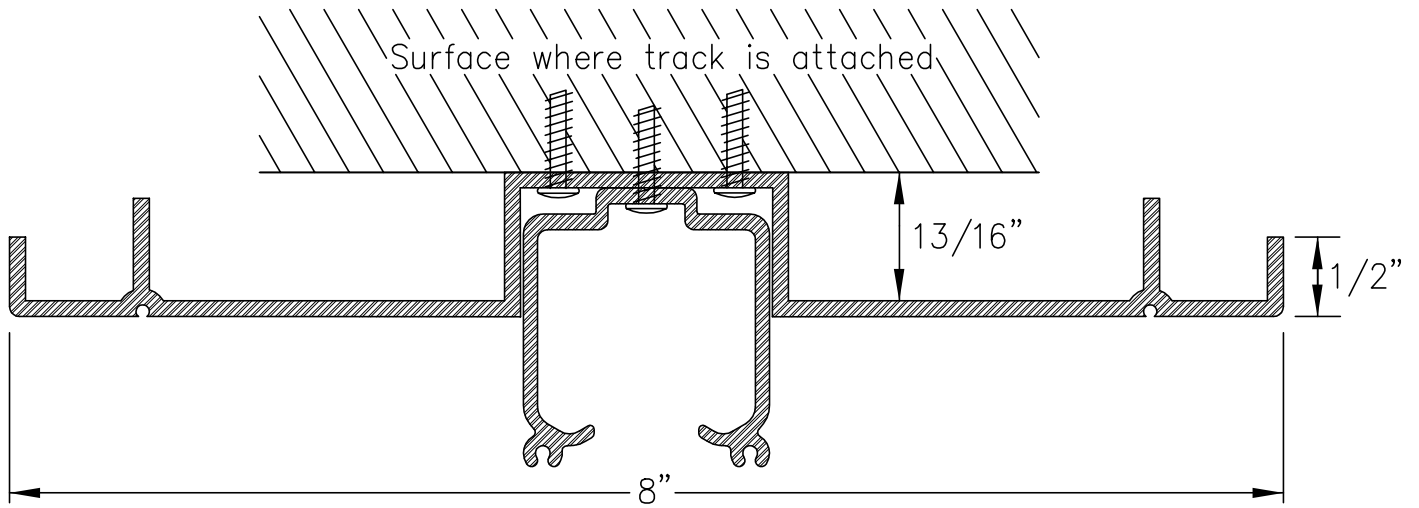

Optional Ceiling Guard and Track

CAD OPCG3300

OPTIONAL CEILING GUARD and TRACK – MODEL 3300