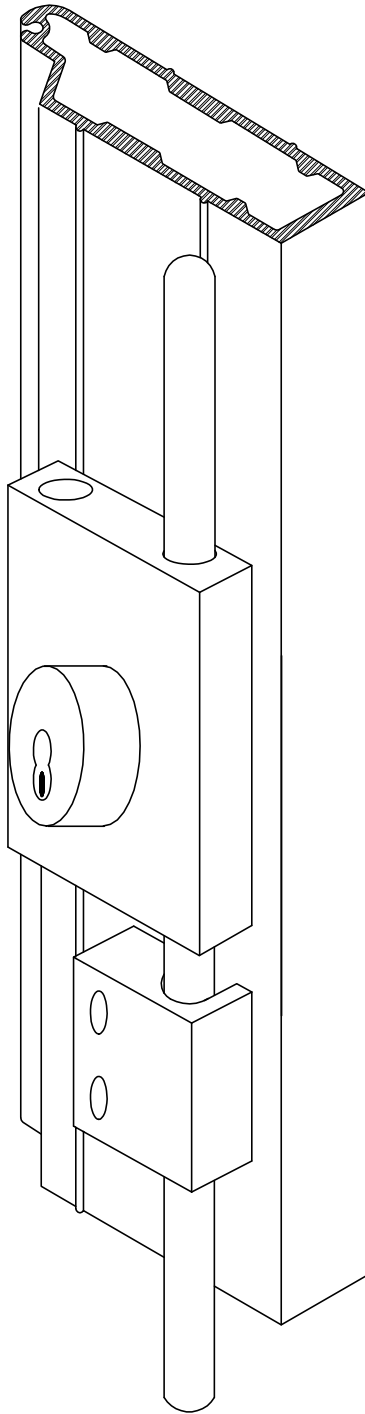

Single Cremone Bolt Keylock

Mounted only on Lead Post
or Intermediate Rolling Post

CAD SCBK-240

SINGLE CREMONE BOLT KEYLOCK – MODEL 240