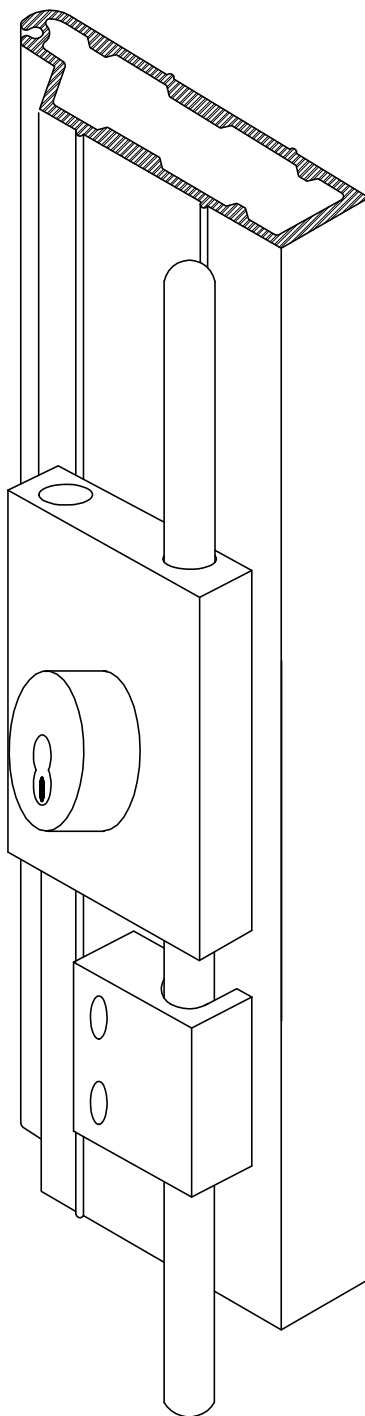

# Single Cremone Bolt Keylock

Mounted only on Lead Post  
or Intermediate Rolling Post

CAD SCBK2100

SINGLE CREMONE BOLT KEYLOCK – MODEL 2100