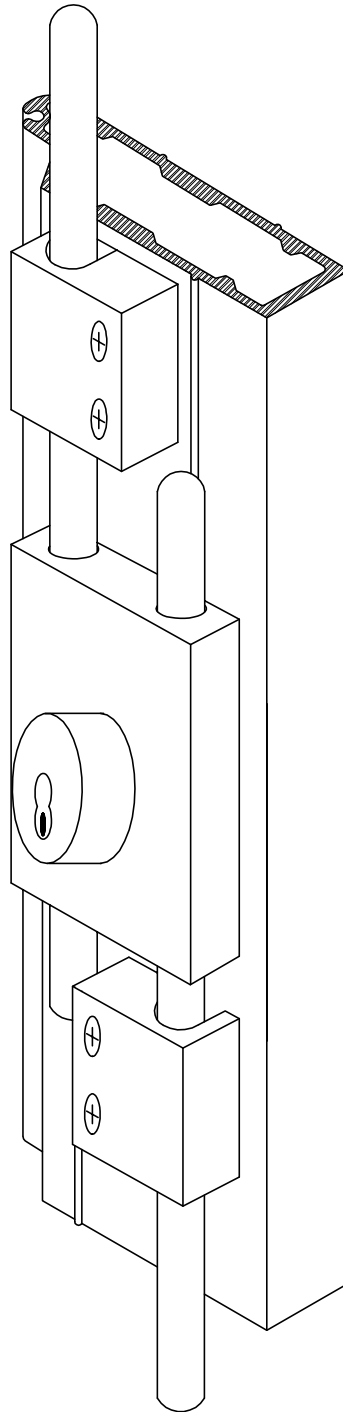

Double Cremone Bolt with Keylock

Mounted only on Lead Post
or Intermediate Rolling Post

CAD DCBK2100

DOUBLE CREMONE BOLT KEYLOCK – MODEL 2100