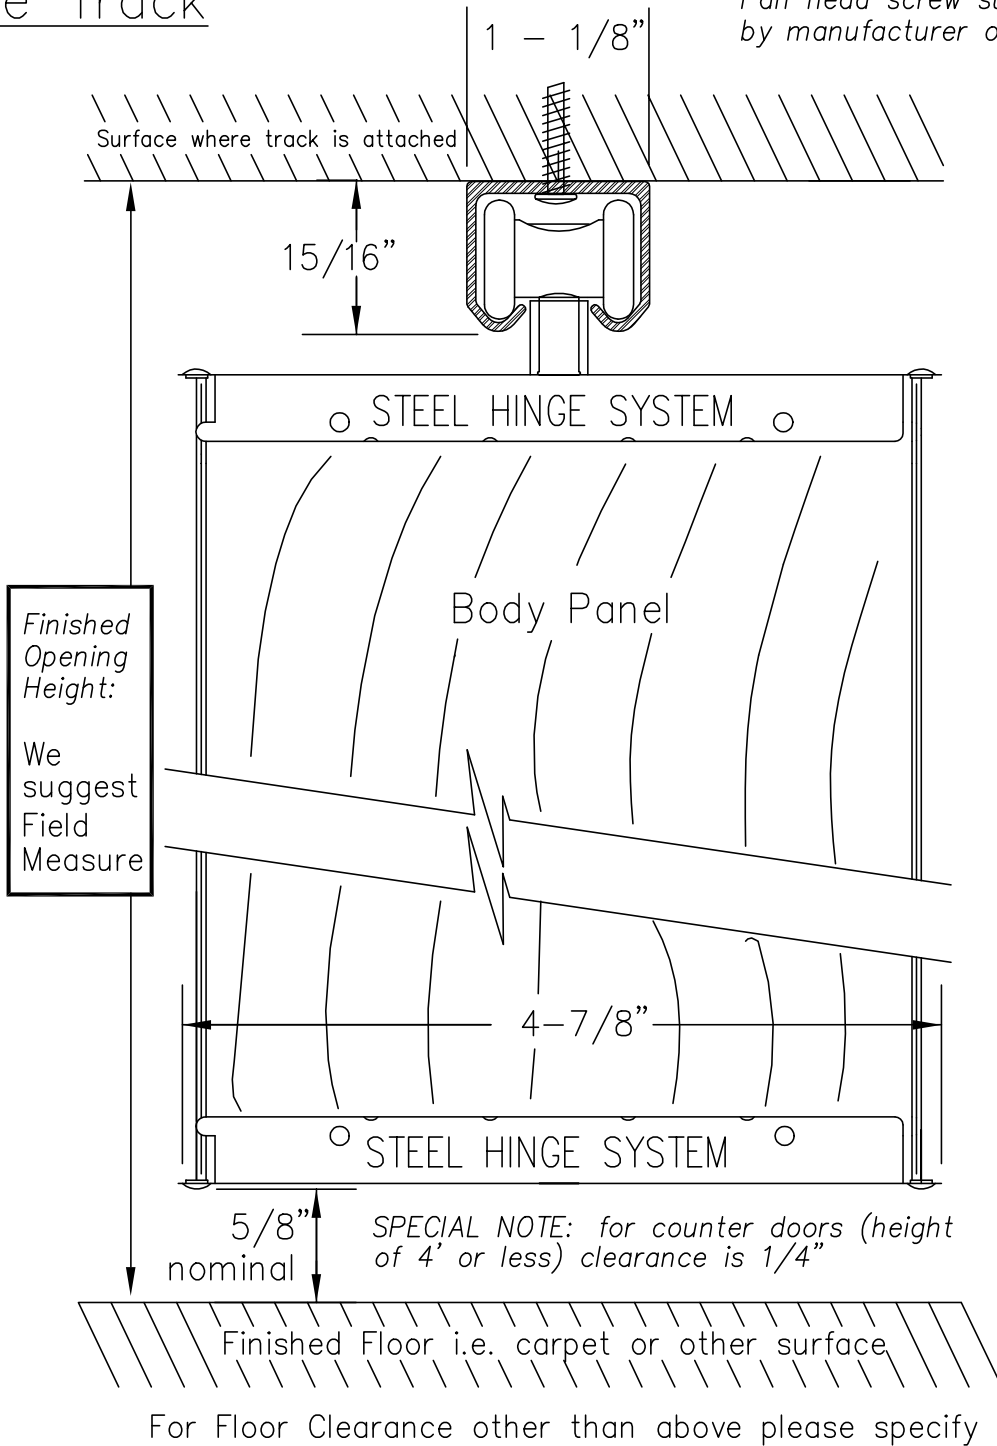

Surface Track

Pan head screw supplied by manufacturer or equivalent

CAD SRTK-140

SURFACE TRACK — MODEL 140